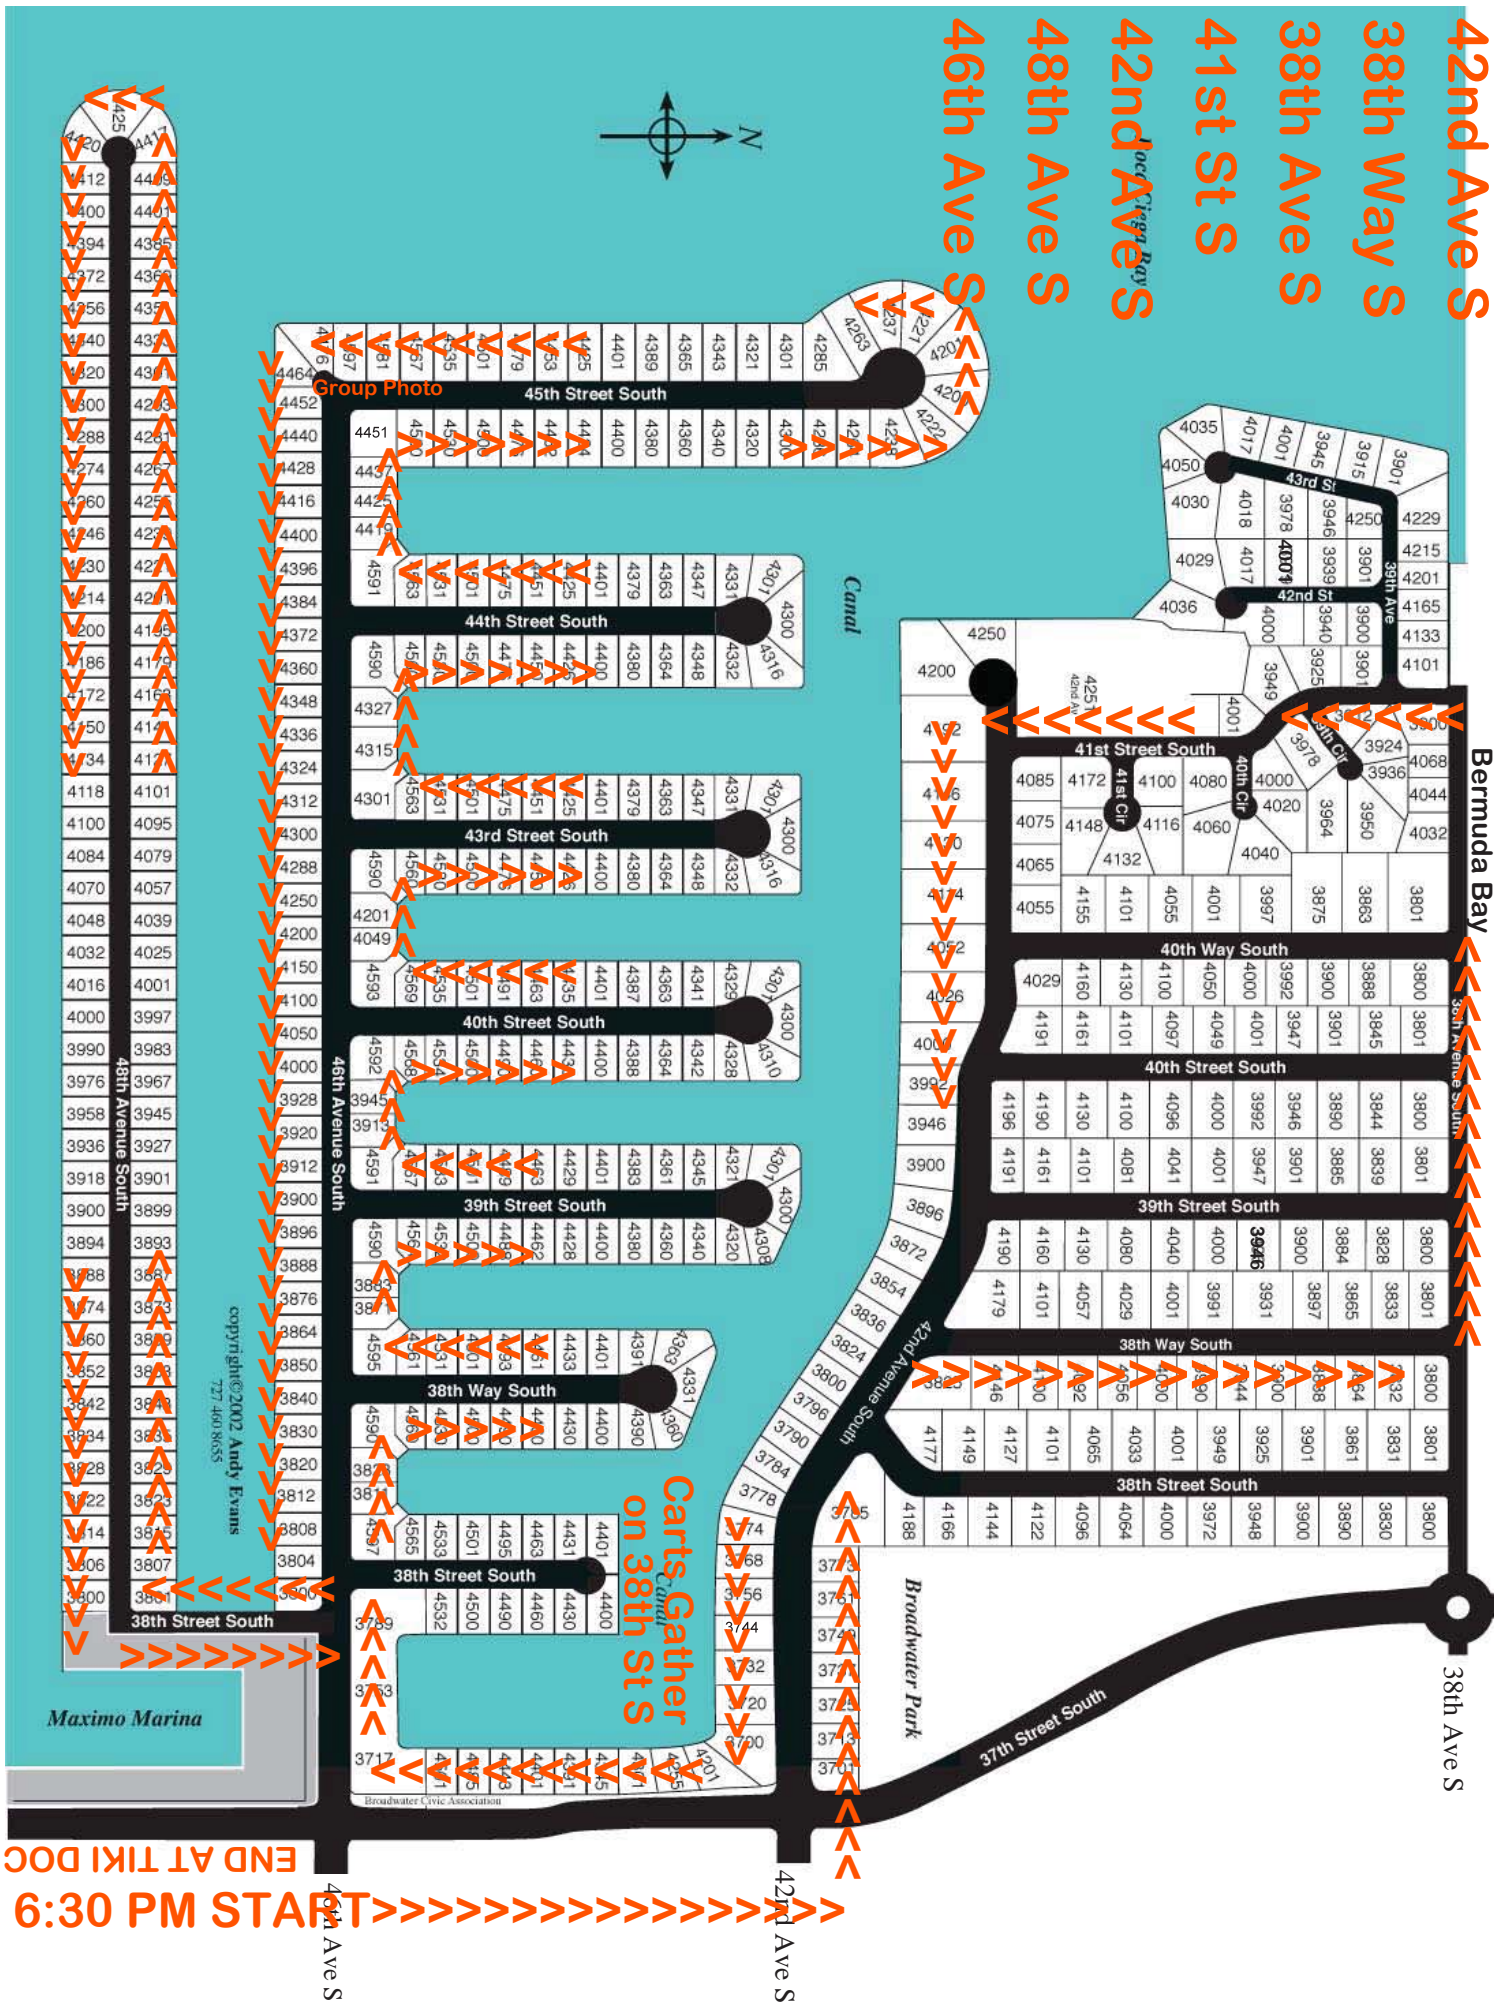

PARADE ROUTE Broadwater Golf Cart Parade Dec. 23rd

1. 42nd Ave S
2. 38th Way S
3. 38th Ave S
4. 41st St S
5. 42nd Ave S
6. 48th Ave S
7. 46th Ave S

6:30 PM START
END AT TIKI DOCKS

copyright©2002 Andy Evans
727.400.8655

Broadwater Civic Association